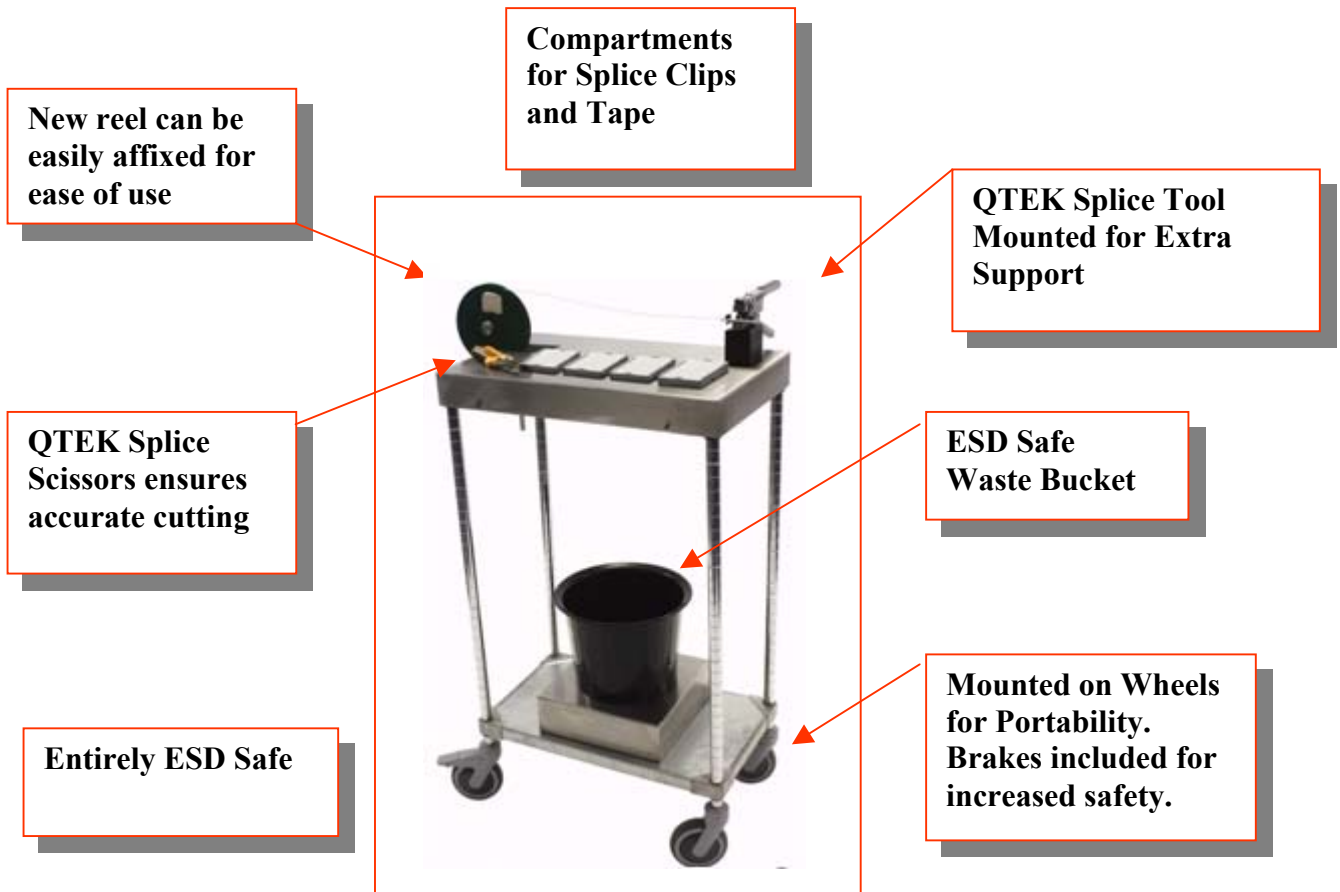

SPLICE STATION

The QTEK Splice Station is a mobile unit, which encompasses all the products necessary to perform excellent splicing. The QTEK Splice Station incorporates a fixed QTEK Splice Tool secured to an ESD Safe trolley, as well as a QTEK Splice Scissors. Unique features include an ESD waste bucket, and wheels with secure brakes for portability and safety, and four separate compartments to hold various splice tapes. The QTEK Splice Station is entirely ESD safe.

QTEK Splice Tool

The QTEK Splice Tool is a product specially designed and developed by QTEK for crimping and attaching splice clips. The QTEK Splice Tool is durable, ergonomic and easy to use, and is suitable for use with all QTEK Splicing Products.

QTEK Splice Scissors

The QTEK Splice Scissors is an ingenious product, which uses locating pins attached to the side of the scissors to guarantee and accurate and aligned cutting of component reels each and every time.

QTEK Splice Station

The QTEK Splice Station is a mobile unit, which encompasses all the products necessary to perform excellent splicing. The QTEK Splice Station incorporates a fixed QTEK Splice Tool secured to an ESD Safe trolley, as well as a QTEK Splice Scissors. Unique features include an ESD waste bucket, and wheels with secure brakes for portability and safety, and four separate compartments to hold various splice tapes. The QTEK Splice Station is entirely ESD safe.